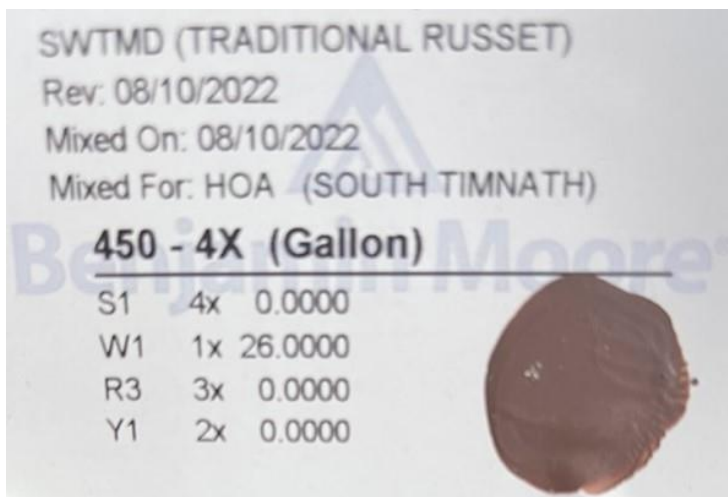

Stain Formula:

Please keep in mind, on older fences and older stain, UV rays, irrigation, weather, fence preparations, location of fence with winds, and many other factors, may affect fence stain appearance when applied.